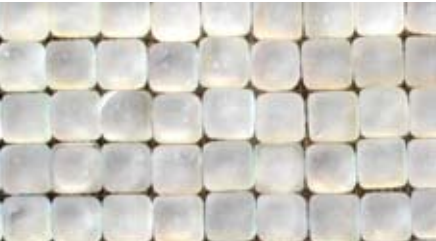

9022 Opal

9022su Opalescent

9027 Lolite

9028 Graphite

Finish	Colored Glass
Style	Mesh Tile
Tile Size	12" x 12" (30 x 30cm)
Cube Size	1" x 1" (2.5 x 2.5cm)
Thickness	.5" (1.27cm)
Application	Exterior/Interior

As glass is infused with color during the manufacturing process, color may vary. Each tile is hand sorted and individually glued onto the backing. The sheets of tile can be trimmed to any shape and are flexible to allow contouring when necessary. Please contact us to request a sample from our current assortment.