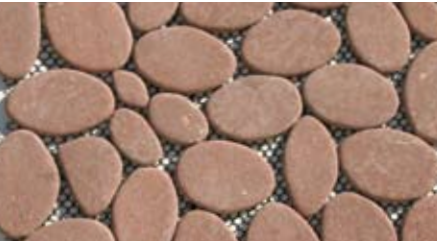

Andoa

Arabela

Bora

Jebero

Ticuna

Andes

Cuzco

De Soto

Inca

Pizarro

Style	Interlocking Mesh Tile
Tile Size	18" x 18" (45.2 x 45.2cm)
Pebble Size	3" – 6" (7.6 – 15.2cm)
Thickness	.5" – .75" (1.3 – 1.9cm)
Application	Exterior/Interior

*Royale Mosaic tiles are comprised of natural granite and slate tiles. Each tile is hand sorted and individually glued onto the backing. The sheets of tile can be trimmed to any shape and are flexible to allow contouring when necessary. It is not unusual to find occasional flaws, veins and lines of separation within each tile. This variation is considered to be a desired feature in the product. Please contact us to request a sample from our current assortment.*