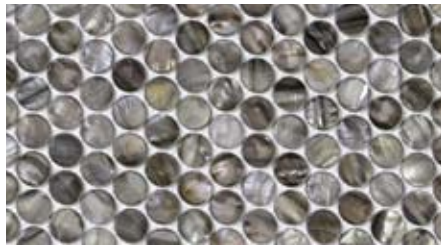

Hula

Lei

Lau

Kona

Kai

Aloha

Maikai

Style	Interlocking Mesh Tile
Tile Size	12" x 12" (30 x 30cm)
Thickness	.125" (32cm)
Application	Exterior/Interior

During manufacturing, the shells are hand sorted into matching colors and sizes and individually glued onto backing. The sheets of tile can be trimmed to any shape and are flexible to allow contouring when necessary. It is not unusual to find occasional flaws, veins, and lines of separation within the shells. This variation is considered to be a desired feature in the product.